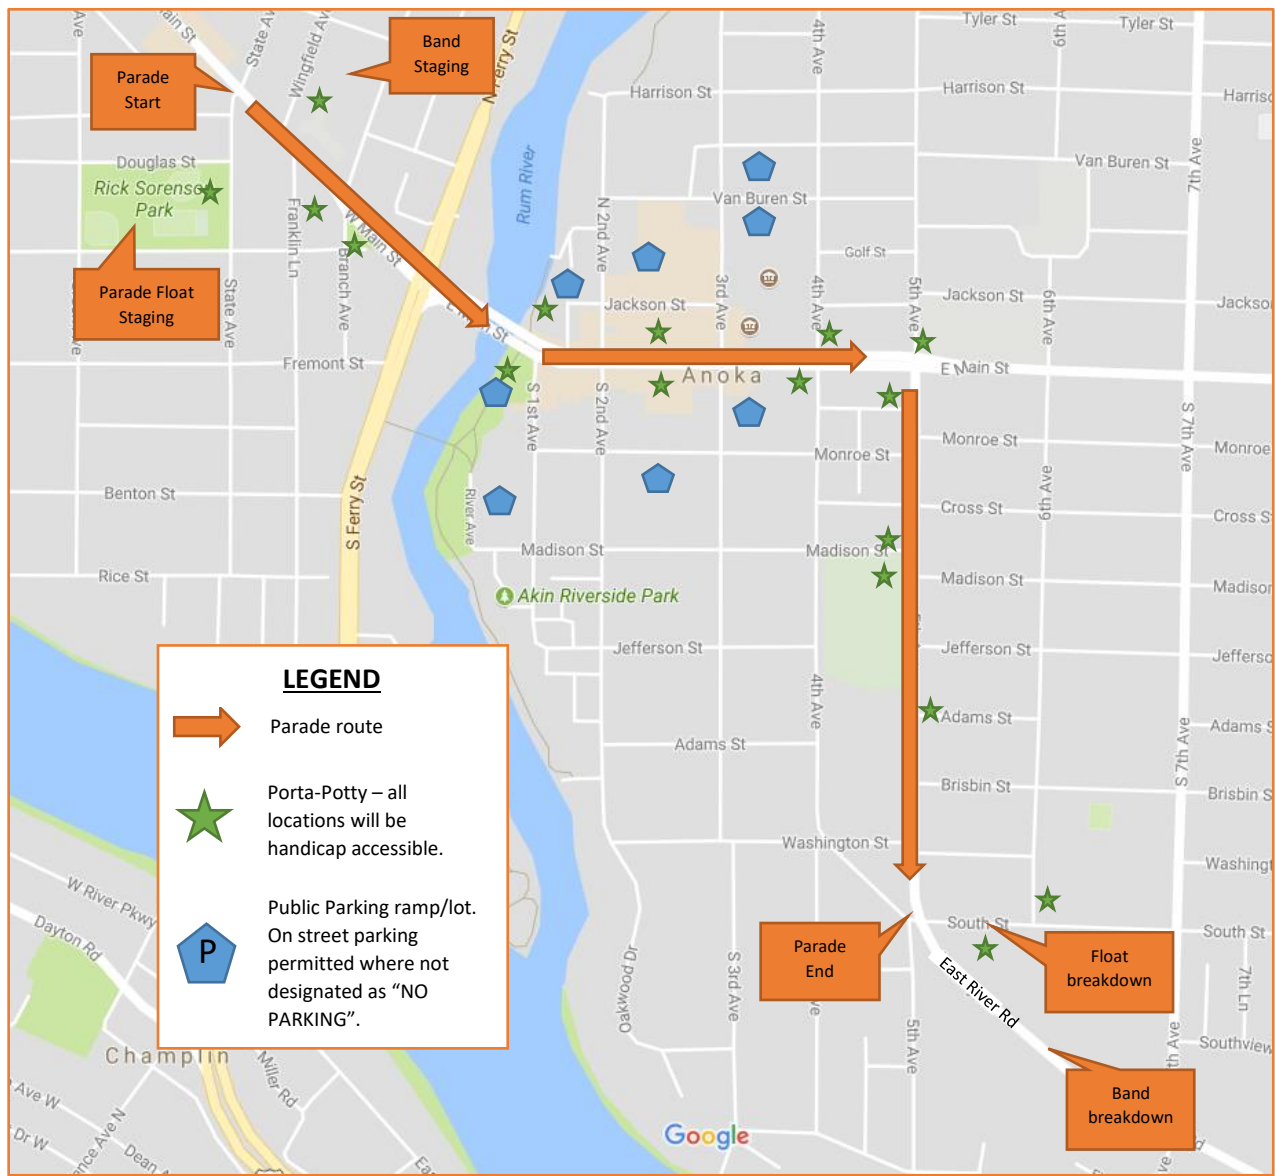

# Halloween Grande Parade

October 28<sup>th</sup>, 2017

09:30 a.m.	Staging area open
11:30 p.m.	Staging area closed
12:50 p.m.	Gray Ghost Run/Walk start
1:00 p.m.	Parade begins

## Halloween Grande Parade Route/Staging & Breakdown

# Halloween Grande Parade Gray Ghost Run/Walk

# Halloween Grande Parade Detour Route

There will be NO VEHICLE TRAFFIC in the event area outside of vehicles involved in the parade. The yellow highlighted area will have limited vehicle traffic. Officers will be directing traffic at roads and intersections that are closed for this event.