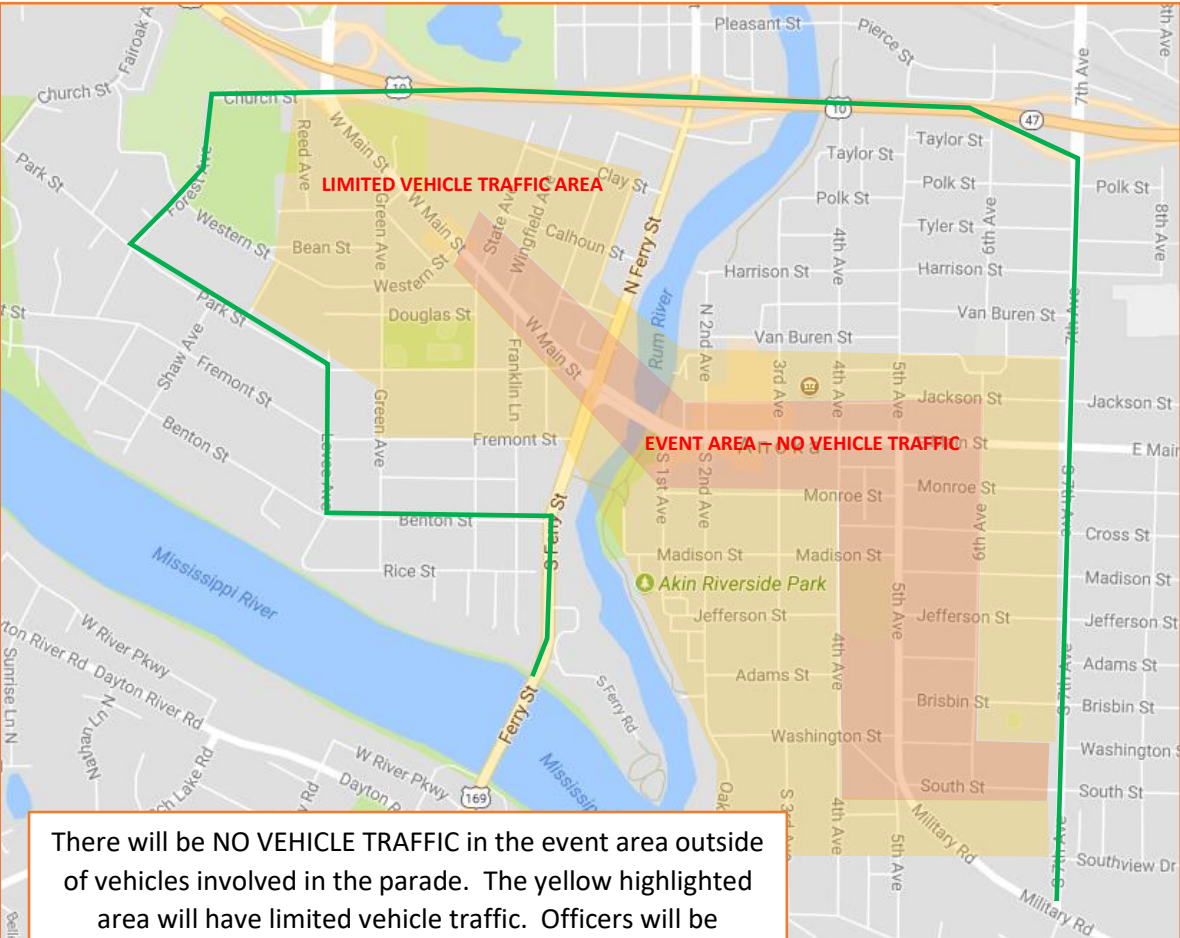

# Halloween Grande Parade

October 28<sup>th</sup>, 2017

09:30 a.m.	Staging area open
11:30 p.m.	Staging area closed
12:50 p.m.	Gray Ghost Run/Walk start
1:00 p.m.	Parade begins

## Halloween Grande Parade Route/Staging & Breakdown

# Halloween Grande Parade Gray Ghost Run/Walk

# Halloween Grande Parade Detour Route

There will be NO VEHICLE TRAFFIC in the event area outside of vehicles involved in the parade. The yellow highlighted area will have limited vehicle traffic. Officers will be directing traffic at roads and intersections that are closed for this event.