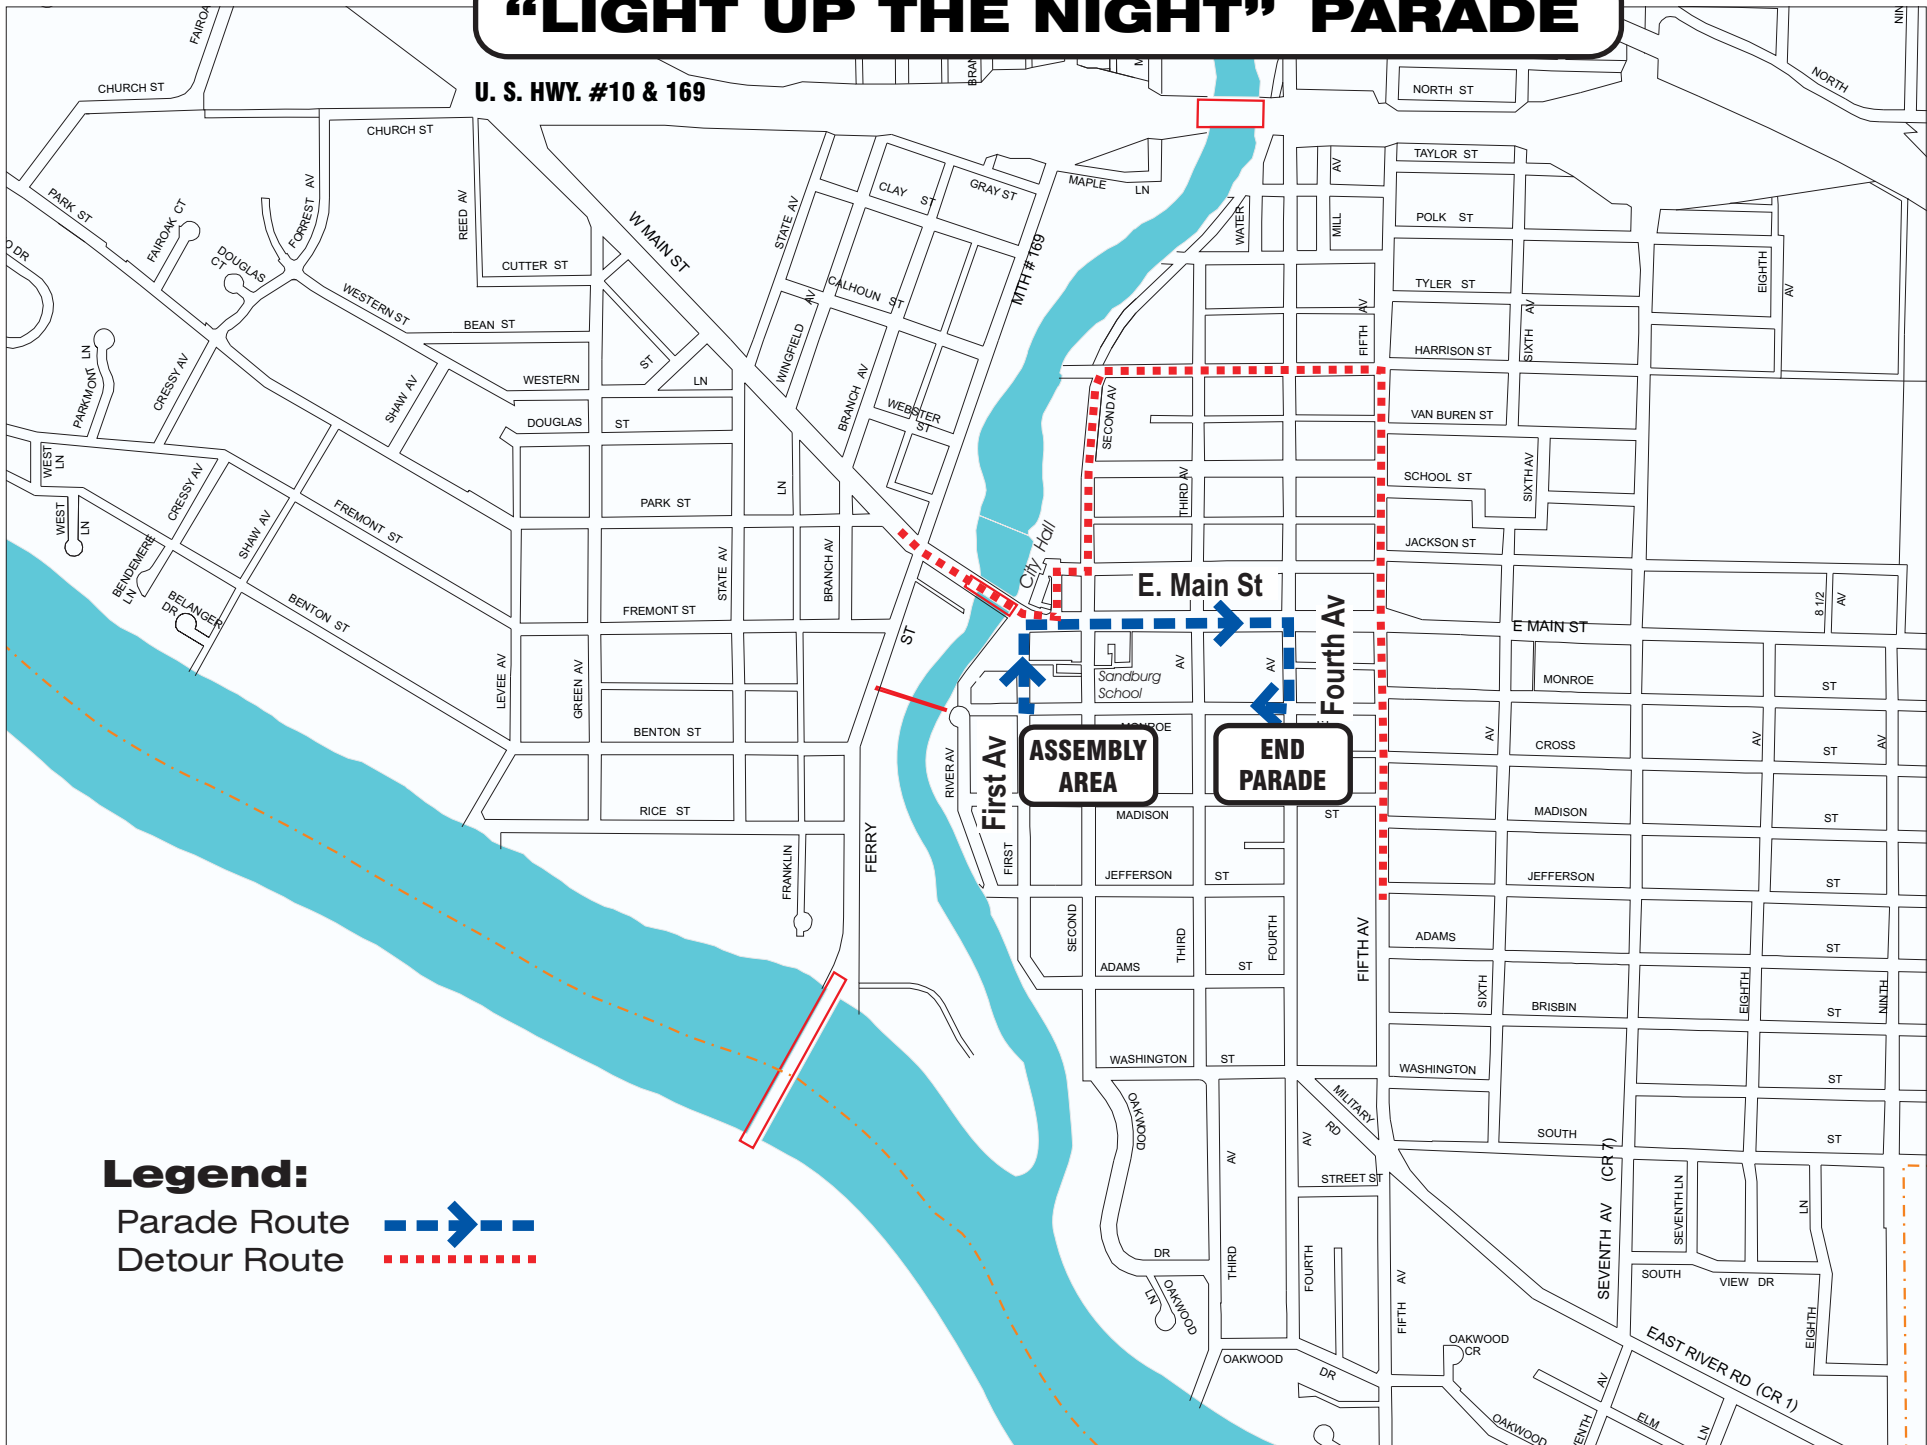

"LIGHT UP THE NIGHT" PARADE

U. S. HWY. #10 & 169

Legend:

- Parade Route 
- Detour Route 