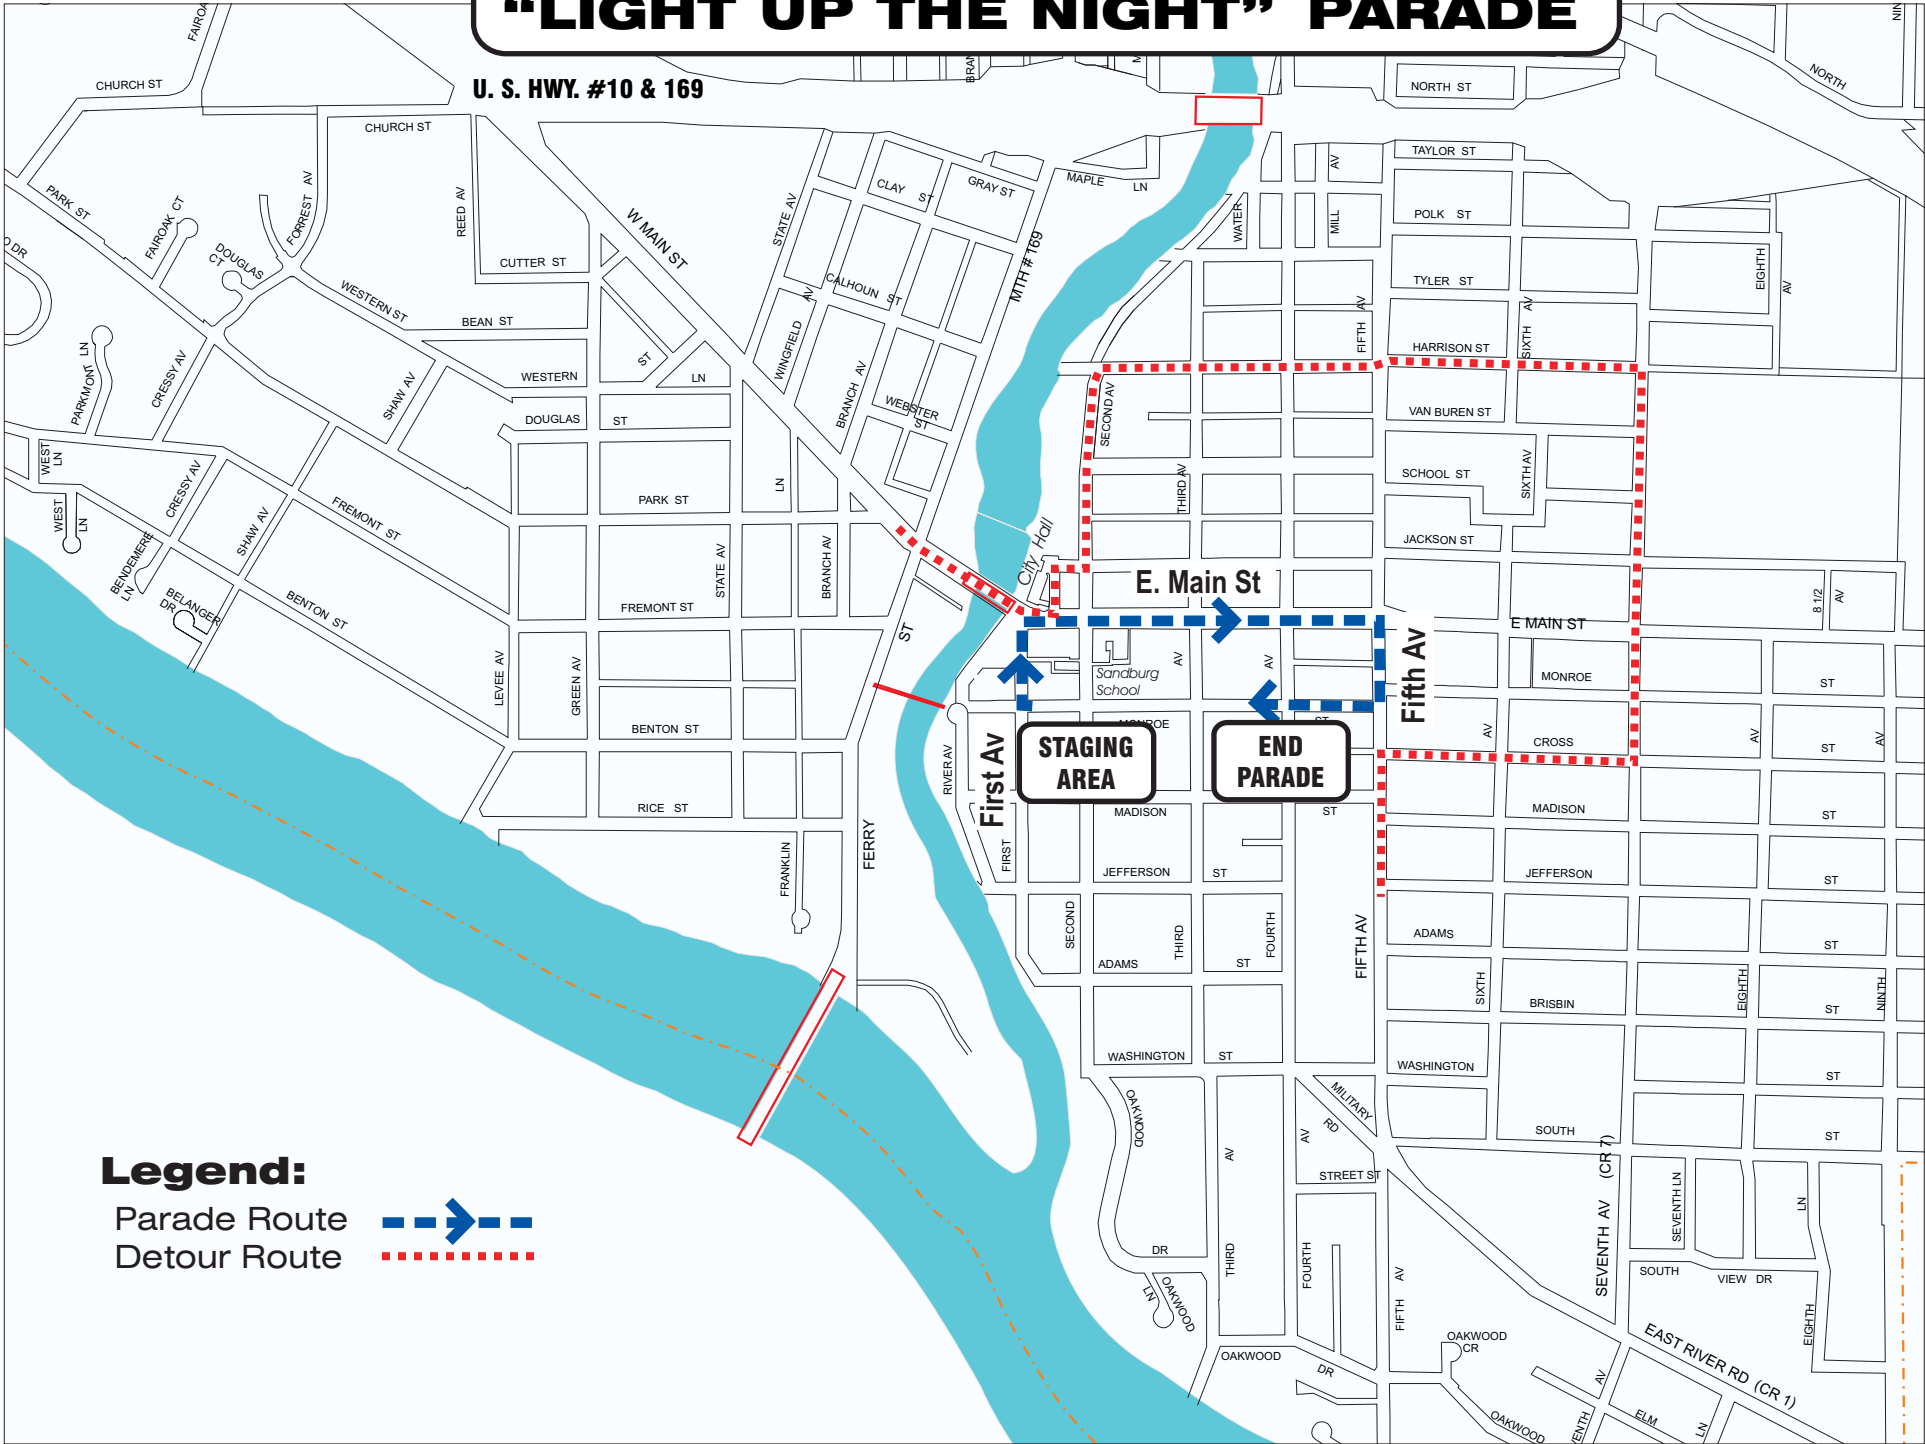

# "LIGHT UP THE NIGHT" PARADE

U. S. HWY. #10 & 169

## Legend:

- Parade Route
- Detour Route